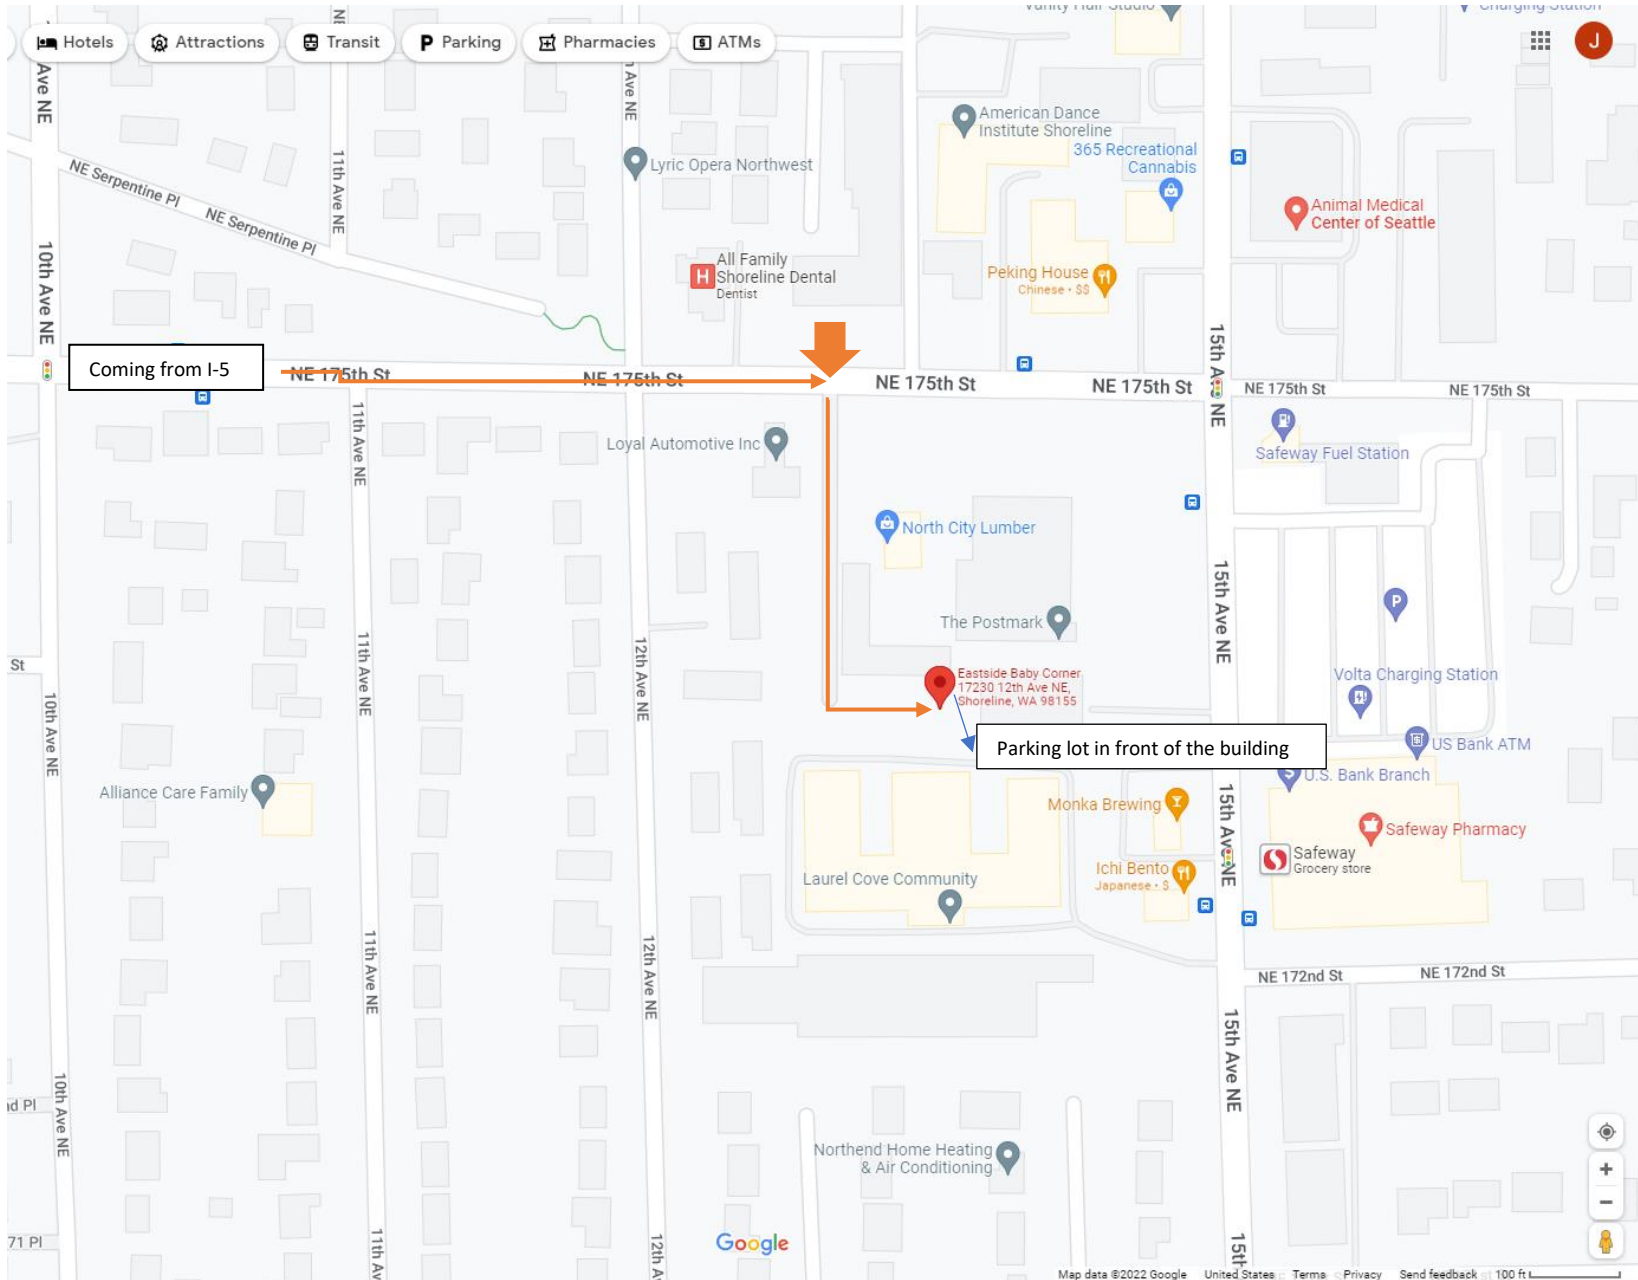

Shoreline Center: 17230 12th Ave NE, Shoreline WA 98155

EBC SHORELINE

EBC Shoreline is on a private drive on the south side of 175th NE in Shoreline. Look for the North City Lumber sign just east of Loyal Automotive. The private drive is under the sign. Turn onto the drive, go to the end of the drive and turn left. You will see a two story, two-tone blue building. That is EBC Shoreline.