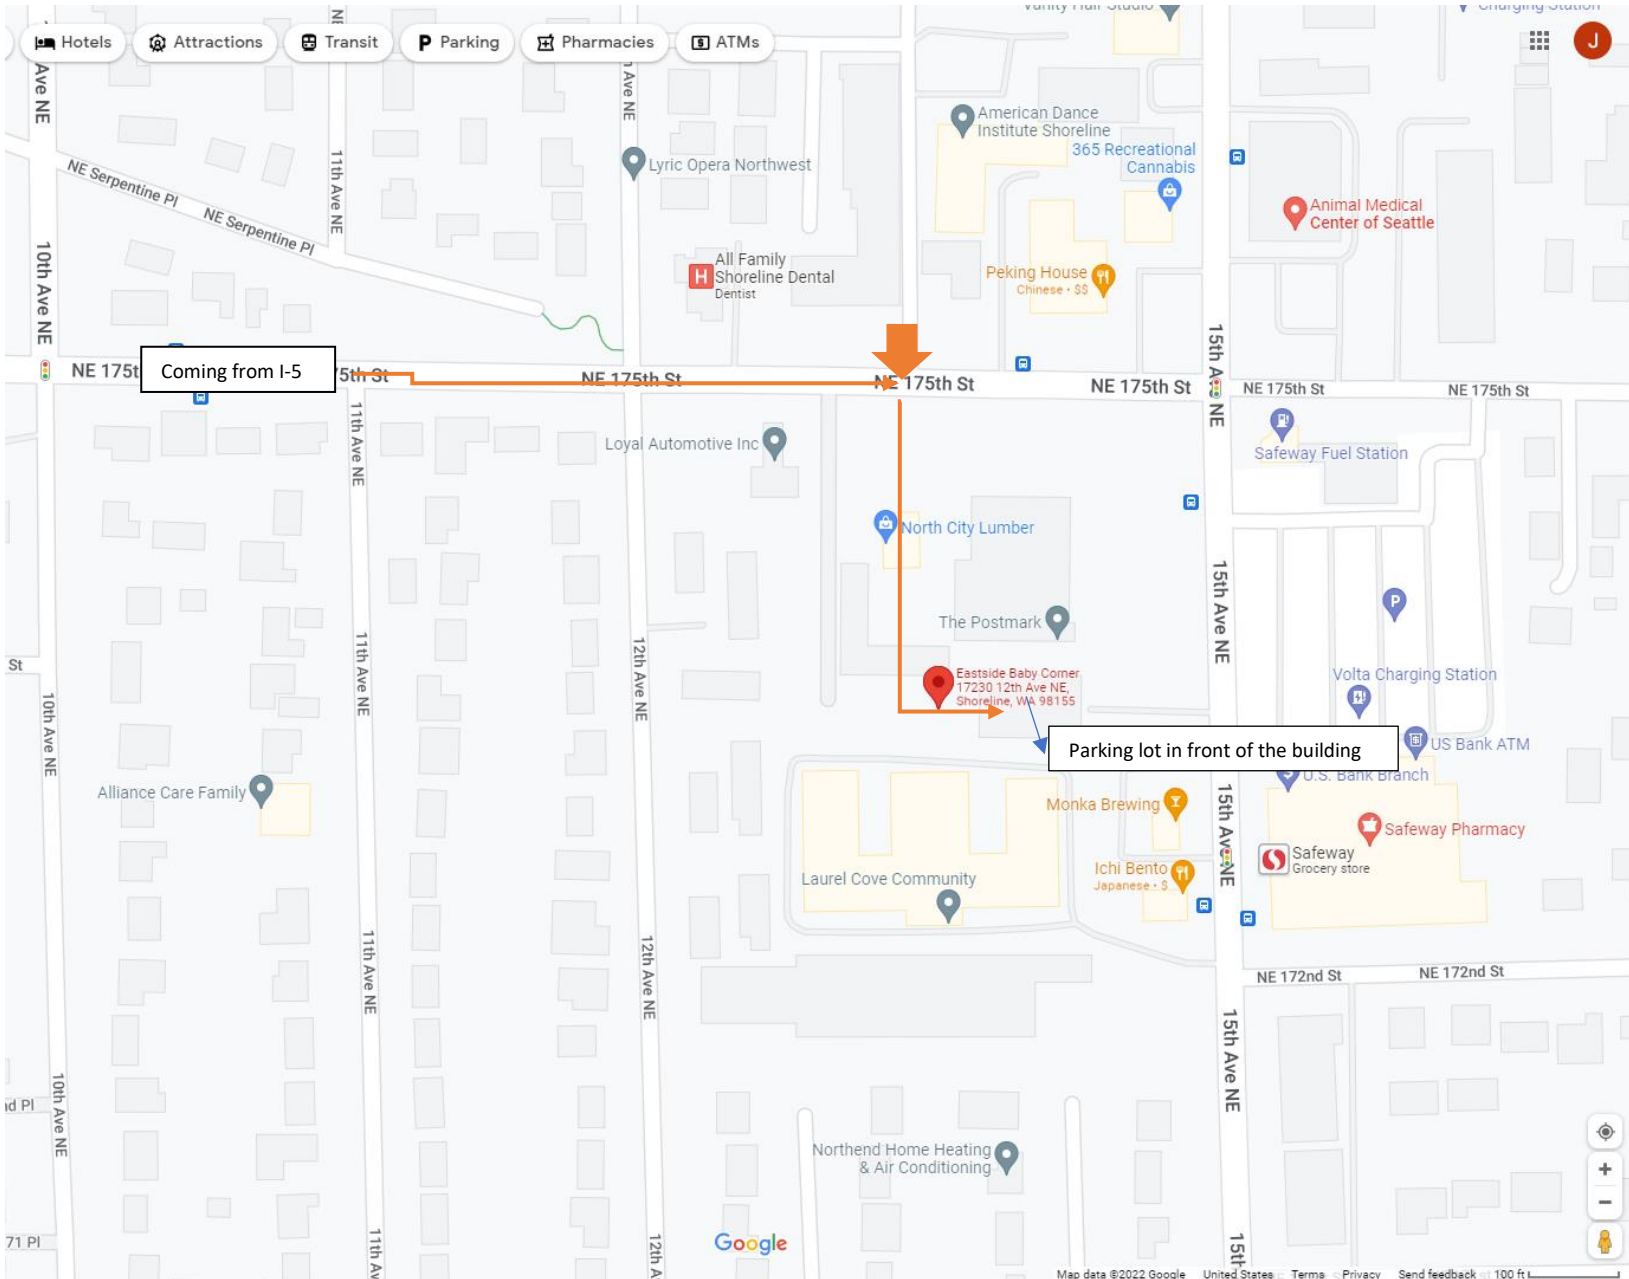

Shoreline Center: 17230 12th Ave NE, Shoreline WA 98155

SHORELINE CENTER

KidVantage in Shoreline is on a private drive on the south side of 175th NE in Shoreline. Look for the North City Lumber sign just east of Loyal Automotive. The private drive is under the sign. Turn onto the drive, go to the end of the drive and turn left. You will see a two story, two-tone blue building. That is EBC Shoreline.